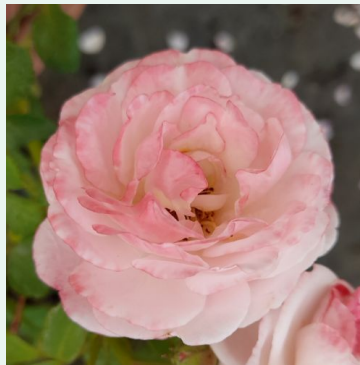

New Dreams

light-pink - climber, rambling rose
6.2-10.2ft (190-310 cm)
strong, long-lasting fragrant rose - classic, floral
Martin Visser