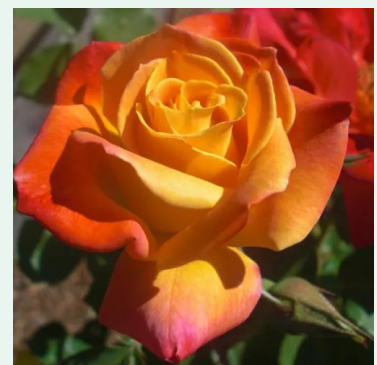

Joseph's Coat

yellow-red - climber, rambling rose
7.9-13.1ft (240-400 cm)
mild, understated-scented rose - fresh, crisp character
Dr. David L. Armstrong; Herbert C. Swim