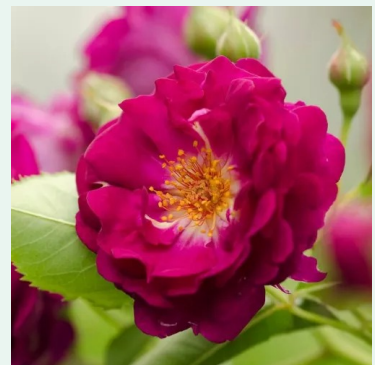

Rosengarten Zweibrücken

crimson-purple - climbing rose, climbing rose
7.2-11.2ft (220-340 cm)
very strongly scented, garden-filling rose - full-bodied
spicy, berry-fruited
Christopher H. Warner