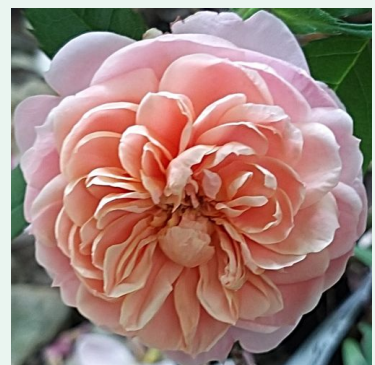

Genevieve

coral-pink - climber, climbing rose
3.9-6.6ft (120-200 cm)
very strongly scented, garden-filling rose - sweet tea-
scented
Alain A. Meilland