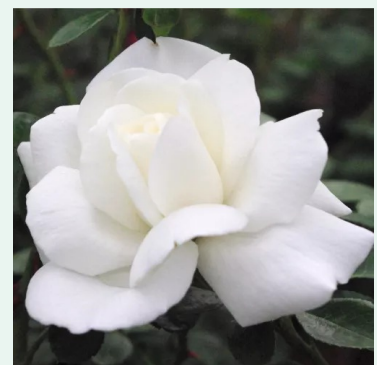

Ida Klemm

white - rambler, climbing rose
11.8-19.7ft (360-600 cm)
mild, subtly scented rose - light, discreet character
Louis Walter