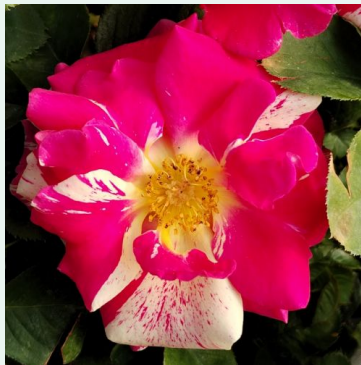

Wekrosopela

pink-cream - climbing rose, climbing rose
7.9-11.8ft (240-360 cm)
medium-strength, noticeably scented rose - pleasantly
sweet aroma
Thomas F. Carruth