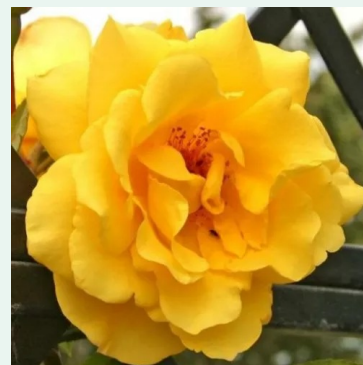

# Climbing and rambling roses

**Gloriana**

mauve - climbing rose, climbing rose  
6.6-10.5ft (200-320 cm)  
mild, subtly scented rose - soft, rosy character  
Christopher H. Warner

**Golden Fleece**

golden-yellow - climber, climbing rose  
8.2-13.1ft (250-400 cm)  
strong, well-scented rose - rich, tea-scented  
John Scarman