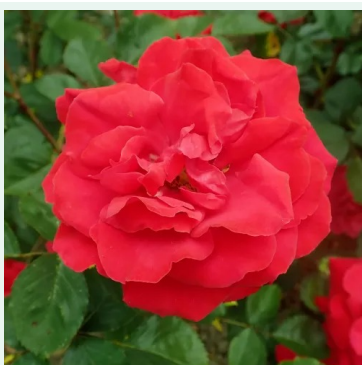

Gruss an Heidelberg®

carmine-red - climber, climbing rose
6.6-10.5ft (200-320 cm)
mild, subtle scented rose - rosy character
Reimer Kordes