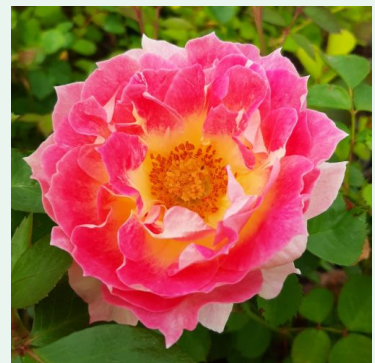

César

pink - climber, climbing rose
5.9-8.5ft (180-260 cm)
mild, understated scented rose - soft, rose character
Jacques Mouchotte