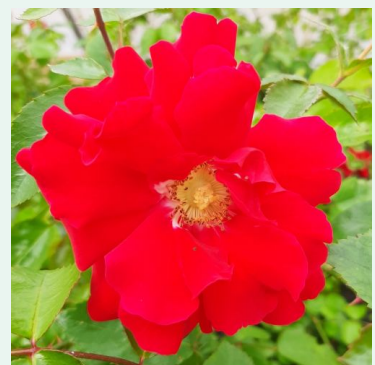

Tradition 95®

red - climber, climbing rose
7.9-12.5ft (240-380 cm)
mild, subtle-scented rose - slightly sweet fragrance
Tim-Hermann Kordes