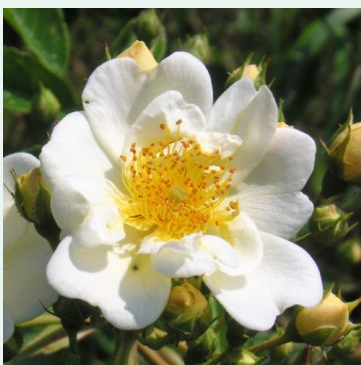

Hybrida

white - rambler, climbing rose
3.9-6.6ft (120-200 cm)
no reliable data on fragrance strength - scent description not available
-