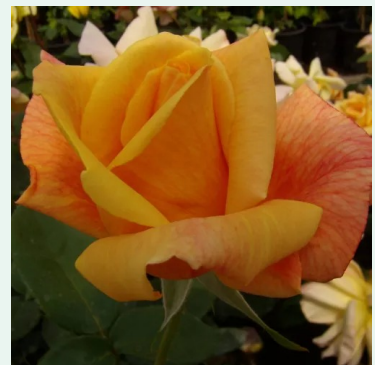

Sutter's Gold

yellow - climber, climbing rose
3.3-5.9ft (100-180 cm)
rose with strong, distinctive scent - sweet-spicy aroma
O. L. "Ollie" Weeks