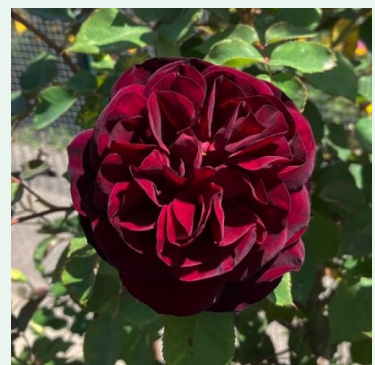

Sénégal

dark red - climbing rose, rambling rose
9.8-14.8ft (300-450 cm)
strong, distinctive-scented rose - classic rose, spicy
notes
Charles Mallerin