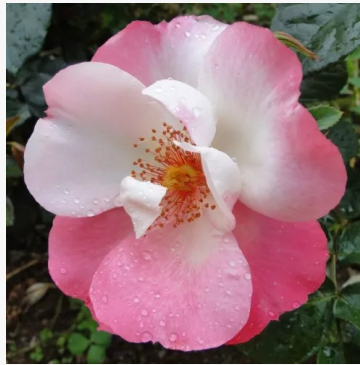

Occhi di Fata

white-pink - floribunda rose for flower beds
2-2.8ft (60-85 cm)
mild, discreetly scented rose - rosy character
Enrico Barni