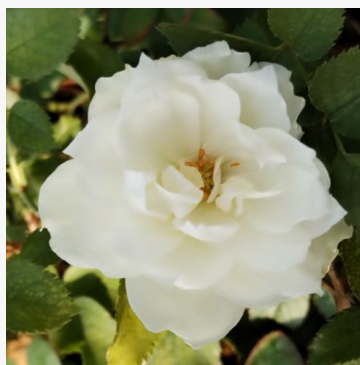

Creme Chantilly®

white - bedding floribunda rose
2-3ft (60-90 cm)
very weak, barely noticeable scented rose - scent
description not available
William J. Radler