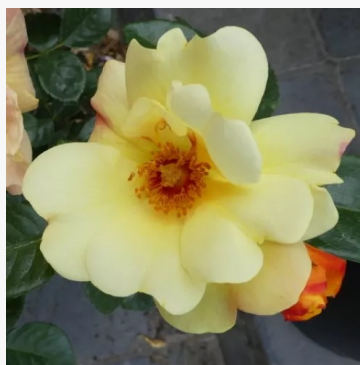

Kenendure

yellow - floribunda bedding rose
2-2.8ft (60-85 cm)
very weak, barely noticeable scented rose - scent
description not available
David Kenny