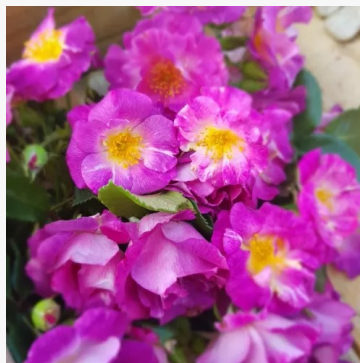

Purple Kid

purple - flowerbed shrub rose
3.9-5.2ft (120-160 cm)
strong, long-lasting fragrance rose - classically rose-scented
Fabien Ducher