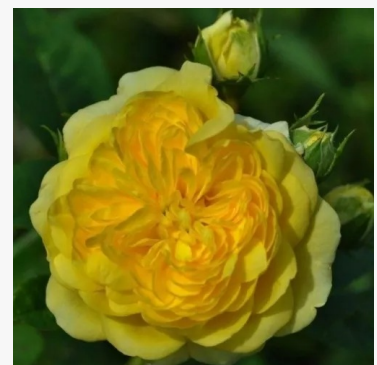

Anna Mège™

red - flowerbed shrub rose
2.8-3.8ft (85-115 cm)
unscented rose - no noticeable fragrance
Dominique Massad

Anne Poulsen®

crimson-red - bedding floribunda rose
4.9-6.9ft (150-210 cm)
medium-strength, noticeably fragrant rose - pleasant,
classically rosy character
Svend Poulsen