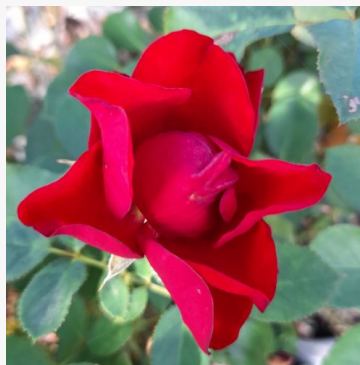

Black Forest Rose®

red - flower-bed floribunda rose
2.1-3.1ft (65-95 cm)
unscented rose - no noticeable fragrance
Tim -Hermann Kordes