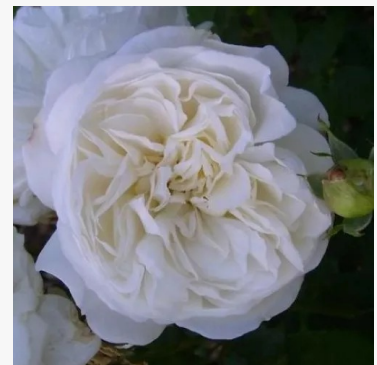

Weisse Gruss an Aachen™

white - flower border floribunda rose
2-2.8ft (60-85 cm)
medium-strength, noticeably fragrant rose - pleasant,
classic rose character
Max Vogel