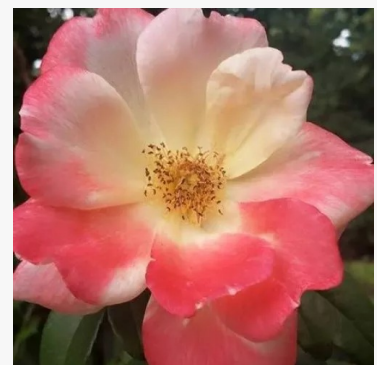

Roseromantic®

cream-pink - floribunda bedding rose
2-2.8ft (60-85 cm)
unscented rose - no noticeable fragrance
Tim -Hermann Kordes