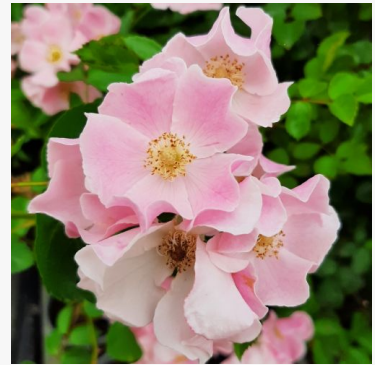

Sirona

pink - flowerbed floribunda rose
2.8-3.8ft (85-115 cm)
very weak, barely noticeable scented rose - scent
description not available
Martin Vissers